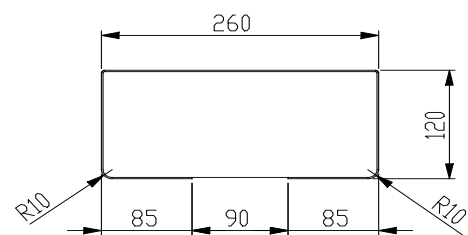

PRODUCT SPECIFICATION

Paper towel dispenser, open on top, small Serie ONE snow fall SF-105-S

specification text

Paper towel dispenser PROOX ONE snowfall made from stainless steel, with white powdercoating, open on top, small version

dimensions: 260 x 120 x 115 mm

Paper towel dispenser PROOX ONE snowfall, open on top. Low height with 115mm. Made out of stainless steel, with white powder-coating. Cover 1.5 mm thickness. Intended for wall mounting. Holds approx. 200 accordion-fold paper towels. Includes stainless steel screws and plugs.