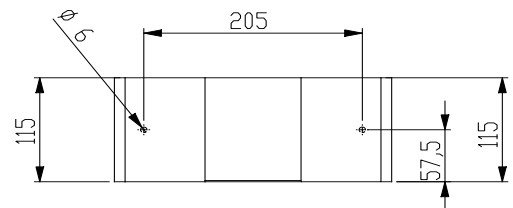

PRODUCT SPECIFICATION

Paper towel dispenser, open on top, small Serie ONE snow fall SF-105-S

specification text

Paper towel dispenser PROOX ONE snowfall made from stainless steel, with white powdercoating, open on top, small version

dimensions: 260 x 120 x 115 mm

Paper towel dispenser PROOX ONE snowfall, open on top. Low height with 115mm. Made out of stainless steel, with white powder-coating. Cover 1.5 mm thickness. Intended for wall mounting. Holds approx. 200 accordion-fold paper towels. Includes stainless steel screws and plugs.