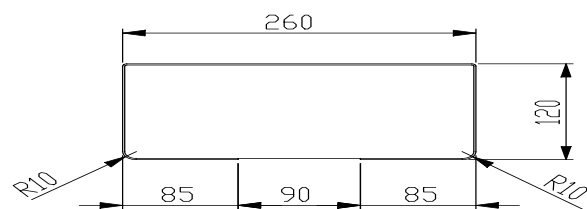

## PRODUCT-SPECIFICATION

paper towel dispenser open on top, small version  
**ONE copper**  
**KU-105-S**

### specification text

paper towel dispenser, series PROOX ONE copper, open on top, small version

dimensions width/height/depth 260 x 120 x 115 mm  
 1.5mm material

Paper towel dispenser PROOX ONE copper, open on top. Low height with 115mm. PVD coated. Cover 1.5 mm thickness. Intended for wall mounting. Holds approx. 200 accordion-fold paper towels. Includes stainless steel screws and plugs.