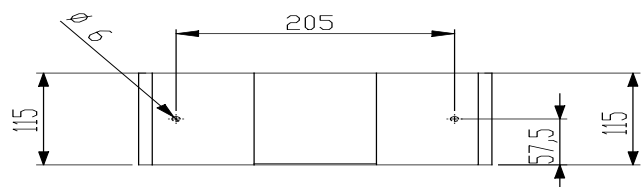

## PRODUCT-SPECIFICATION

paper towel dispenser open on top, small version  
**ONE copper**  
**KU-105-S**

### specification text

paper towel dispenser, series PROOX ONE copper, open on top, small version

dimensions width/height/depth 260 x 120 x 115 mm  
 1.5mm material

Paper towel dispenser PROOX ONE copper, open on top. Low height with 115mm. PVD coated. Cover 1.5 mm thickness. Intended for wall mounting. Holds approx. 200 accordion-fold paper towels. Includes stainless steel screws and plugs.