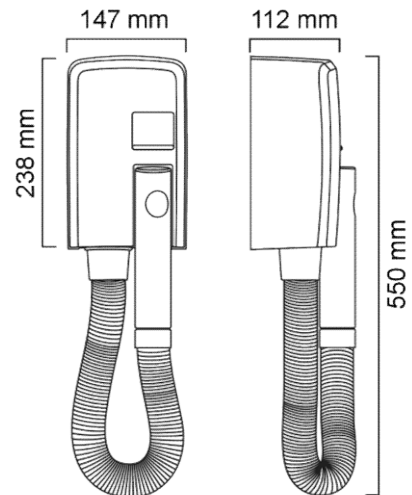

Order Codes:

EPANB6 – Hotello Bathroom 1200w in white
For hotel use
(832.01/T)

EPANB9 – Hotello Bathroom 1200w in silver
For hotel use
(832.01/TS)

Valera Hotello Bathroom 1200W

Features

Eco-friendly
Automatic start when the handgrip is removed from its holder
Super safe / IP34 rating
8 min. automatic safety timer
Very easy installation
Cool touch
1200 watts
220 / 240v 50/60Hz
1.2 metre extended hose

Packing Details

Width: 16.5 cm
Height: 47 cm
Depth: 14 cm
Weight: 1.81 kg

Spares

SPAHO1 – replacement hose – white

SPAHO2 – replacement hose - black

SWISS  **MADE**

The manufacturer reserve the right to change specifications without prior notice