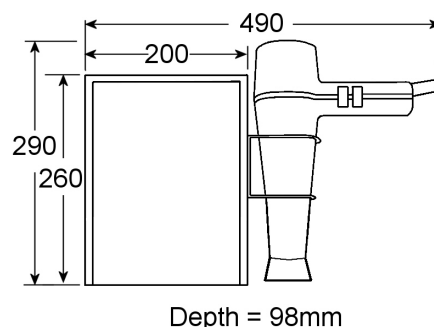

### Specification

Voltage	230v 50Hz
Wattage	1800w
Air flow speeds.	6 air flow / temperature combinations.
Steel case	316 grade stainless steel and polished stainless safety mirror.
Timer	Internal adjustable safety timer pre-set to 3 minutes approx.
Dryer switch	Latching switch (not auto off)
Lead	Coiled cable.
Nozzle	Concentrator nozzle supplied

### Packing Details

Width	33 cm
Height	28 cm
Depth	22 cm
Weight	4.5 kg
Quantity	1

**MADE IN  
THE EU**

The manufacturer reserve the right to change specifications without prior notice