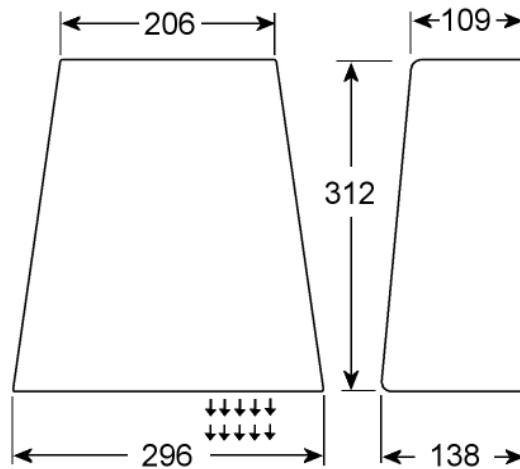

Packing Details

Height	15 cm
Width	31 cm
Depth	32 cm
Weight	6 kilos

**BUILT IN
BRITAIN**

The manufacturer reserve the right to change specifications without prior notice