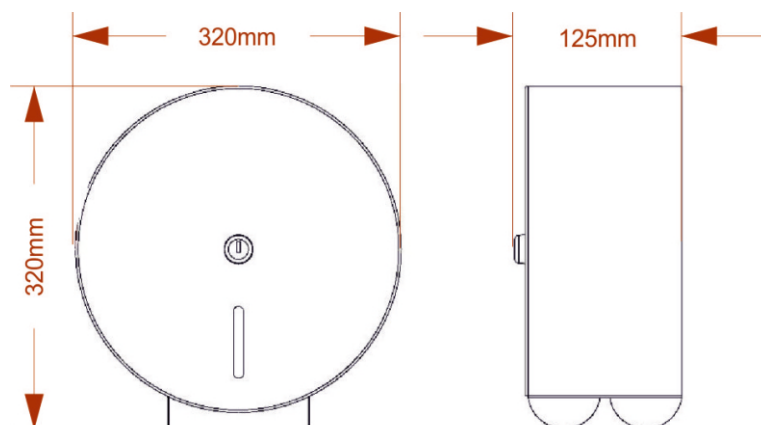

PLH41MPS

Polished Stainless 12" Round Jumbo Dispenser

Product Features:

- Dispenses Jumbo Toilet Tissue Paper
- Polished Stainless Steel Lacquered Finish
- Standard 2¼ inch core / 3 inch available
- Key Lockable
- Full Backplate

Manufactured in the UK

A large capacity Jumbo toilet tissue dispenser that is key lockable and hinged for easy access to replace the existing roll. It will accommodate up to a 320mm roll and has a level indicator to ensure paper is always convenient to monitor.

The unit features a full back plate and has a functional locking system using a T-Bar lock and 118 key. This lock and key operation accomplishes smooth engagement between the cover and back plate fashioning a user friendly product.

The dispenser is manufactured in a polished stainless steel.

Product Dimensions:

Height: 320mm Width: 320mm Depth: 125mm Weight: 2Kg Capacity: 320mm Roll