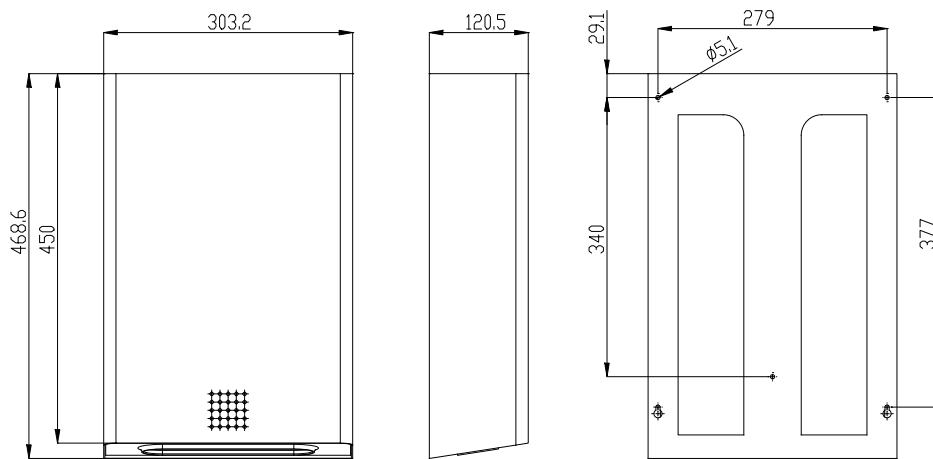

### specification text

PROOX paper towel dispenser ONE snow fall, from stainless steel.

dimensions: 300 x 450 x 120,5 mm.

Paper towel dispenser for wall mounting. Made from stainless steel., coated in white. Cover 1.5 mm thickness. Perforated fill level indicator with 4mm drillings. Lock not visible. Integrated Teflon-coated soft-slide box for easy paper dispensing. Holds approx. 800 accordion-fold paper towels. Suitable for paper towels with a length of approx. 220-250 mm and a folded width of approx. 95-120 mm. Includes stainless steel screws and plugs.