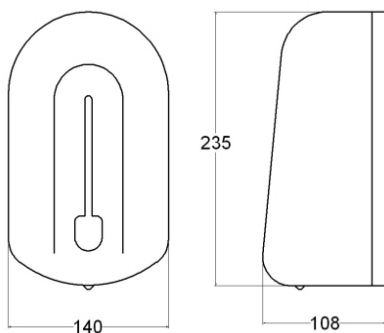

### Order Codes

<b>WSDA1W</b>	Machine with a white plastic front.
<b>WSDA1C</b>	Machine with a chrome plated plastic front.
<b>SBAT08</b>	AA size alkaline battery

### Specification

Batteries	4 x 1.5v AA size alkaline
Width	140 mm
Height	235 mm
Depth	108 mm

### Packing Details

Width	24.5 cm
Height	12 cm
Depth	14.5 mm
Weight	0.9 Kg

The manufacturer reserve the right to change specifications without prior notice